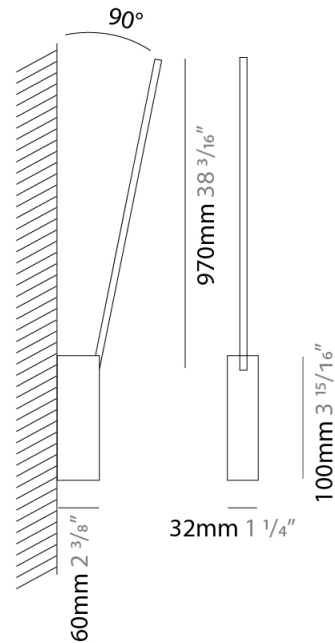

PROJECT	
TYPE	
SPECIFIER	
QUANTITY	
DATE	

SPILLO 1 ROD SURFACE

D42037- -

base number
Color   Temperature   Finish   Options

1. To build a product code in our configurator select the specify button on the base model # product page
2. To build a manual product code on this datasheet choose from the options listed below in blue font and add the suffix to the base model #

GENERAL

Series: Spillo
Subseries: Spillo 1 Rod
Brand: Icone
Division: Design
Mounting Type: Surface
Mounting Location: Wall
Subcategory: Ambient

PHYSICAL

Shape: Rectangle
Width (mm): 32
Width (in): 1 ¼
Height (mm): 970
Height (in): 38 ¾
Extension (mm): 860
Extension (in): 33 ⅞
Light Distribution: Direct / Indirect
Fixture Finish: WHI / WHC / BLK / BGD
Fixture Material: Brass

ELECTRICAL

Lamp Type: LED
Total Output Wattage (W): 10.56
Dimming: Non-Dimmable
Driver Included: Yes
Driver Location: Integrated
Driver Type: Constant Voltage - 120Vac - non-dimming
Driver Class: Class 2
Input Voltage (V): 120 - 277
Output Voltage (V): 12
Upon Request: (Not included - see components) Remote: 0-10Vdc dimming / Non-dimming 120/277Vac

LED

Color Temperature (°K): 2700 / 3000
Nominal Lumen (lm): 880
CRI: >90 CRI
Lamp Life (hrs): 50000

OPTICAL

Adjustability: Tilt 90°

RATINGS AND CERTIFICATIONS

Certified By: Certified for North American Standards
IP rating: IP20