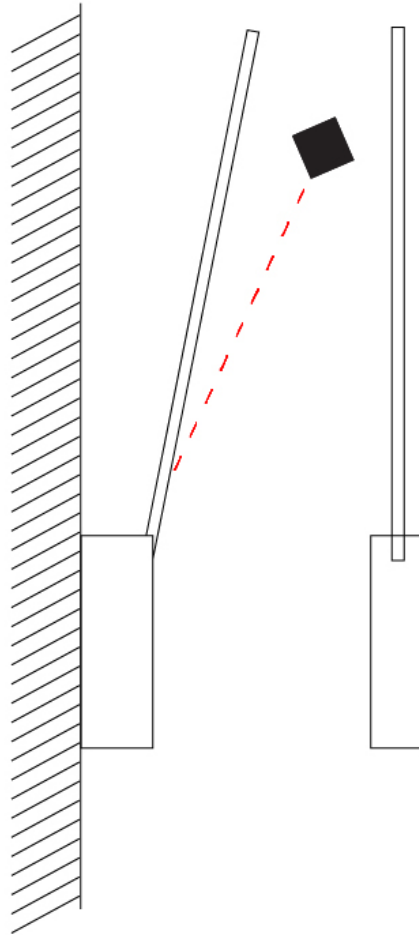

### PHYSICAL

Shape: Rectangle  
 Width (mm): 32  
 Width (in): 1 ¼  
 Height (mm): 970  
 Height (in): 38 ¾  
 Extension (mm): 860  
 Extension (in): 33 ⅞  
 Light Distribution: Direct / Indirect  
 Fixture Finish: WHI / WHC / BLK / BGD  
 Fixture Material: Brass

### OPTICAL

Adjustability: Tilt 90°

## SPILLO 1 ROD SURFACE

D42037-

PROJECT

TYPE

SPECIFIER

QUANTITY

DATE

D

**GENERAL**

Series: Spillo  
 Subseries: Spillo 2 Rod  
 Brand: Icone  
 Division: Design  
 Mounting Type: Surface  
 Mounting Location: Wall  
 Subcategory: Ambient

**PHYSICAL**

Shape: Rectangle  
 Width (mm): 32  
 Width (in): 1 1/4  
 Height (mm): 1390  
 Height (in): 54 3/4  
 Extension (mm): 860  
 Extension (in): 33 7/8  
 Light Distribution: Direct / Indirect  
 Fixture Finish: WHI / WHC / BLK / BGD  
 Fixture Material: Brass