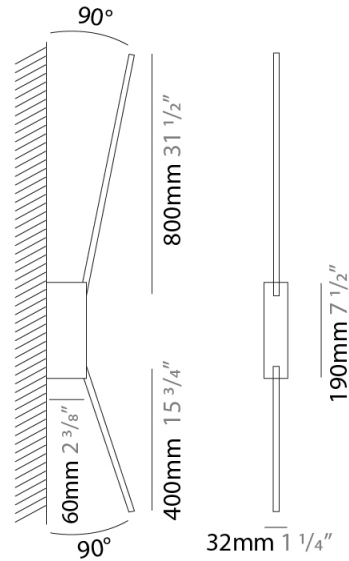

SPILLO 2 ROD SURFACE

D42047- -

base number
Color   Finish
Temperature   Options

1. To build a product code in our configurator select the specify button on the base model # product page
2. To build a manual product code on this datasheet choose from the options listed below in blue font and add the suffix to the base model #

GENERAL

Series: Spillo
Subseries: Spillo 2 Rod
Brand: Icone
Division: Design
Mounting Type: Surface
Mounting Location: Wall
Subcategory: Ambient

PHYSICAL

Shape: Rectangle
Width (mm): 32
Width (in): 1 1/4
Height (mm): 1390
Height (in): 54 3/4
Extension (mm): 860
Extension (in): 33 7/8
Light Distribution: Direct / Indirect
Fixture Finish: WHI / WHC / BLK / BGD
Fixture Material: Brass

ELECTRICAL

Lamp Type: LED
Total Output Wattage (W): 15.36
Dimming: 0-10V Dimming
Driver Included: Yes
Driver Location: Integrated
Driver Type: Constant Current - 120Vac - non-dimming
Driver Class: Class 2
Input Voltage (V): 120 - 277
Output Voltage (V): 12
Upon Request: (Not included - see components) Remote: 0-10Vdc dimming / 277Vac

LED

Color Temperature (°K): 2700 / 3000
Nominal Lumen (lm): 1320
CRI: >90 CRI
Lamp Life (hrs): 50000

OPTICAL

Adjustability: Tilt 90°

RATINGS AND CERTIFICATIONS

Certified By: Certified for North American Standards
IP rating: IP20

PROJECT	_____
TYPE	_____
SPECIFIER	_____
QUANTITY	_____
DATE	_____