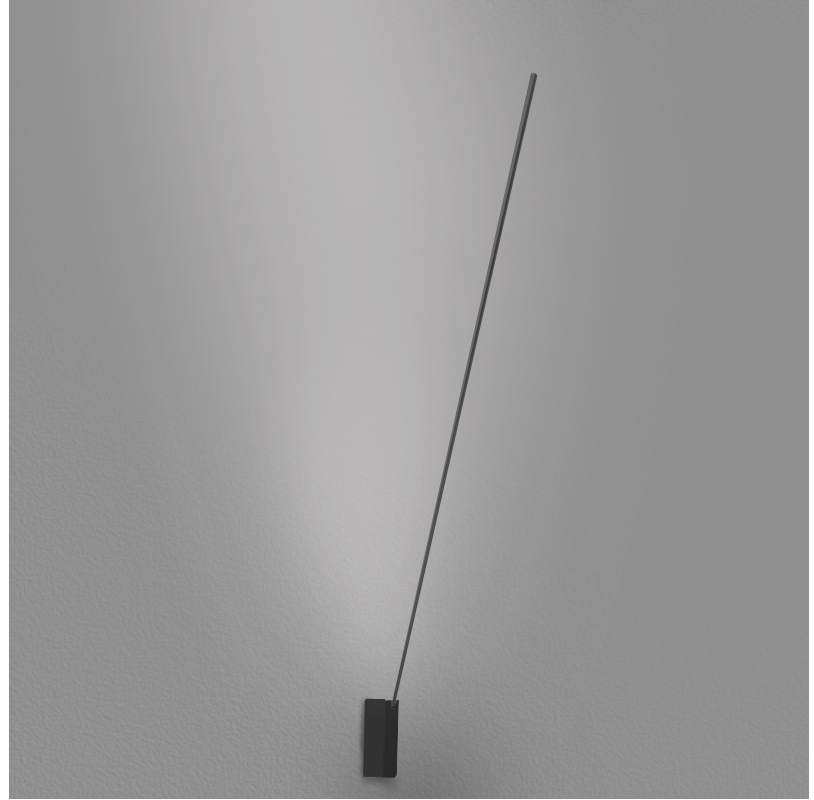

PROJECT	
TYPE	
SPECIFIER	
QUANTITY	
DATE	

SPILLO 1 ROD SURFACE

D42037- -

base number
Color   Temperature   Finish   Options

1. To build a product code in our configurator select the specify button on the base model # product page
2. To build a manual product code on this datasheet choose from the options listed below in blue font and add the suffix to the base model #

GENERAL

Series: Spillo
Subseries: Spillo 1 Rod
Brand: Icone
Division: Design
Mounting Type: Surface
Mounting Location: Wall
Subcategory: Ambient

PHYSICAL

Shape: Rectangle
Width (mm): 32
Width (in): 1 ¼
Height (mm): 970
Height (in): 38 ¾
Extension (mm): 860
Extension (in): 33 ⅞
Light Distribution: Direct / Indirect
Fixture Finish: WHI / WHC / BLK / BGD
Fixture Material: Brass

ELECTRICAL

Lamp Type: LED
Total Output Wattage (W): 10.56
Dimming: Non-Dimmable
Driver Included: Yes
Driver Location: Integrated
Driver Type: Constant Voltage - 120Vac - non-dimming
Driver Class: Class 2
Input Voltage (V): 120 - 277
Output Voltage (V): 12
Upon Request: (Not included - see components) Remote: 0-10Vdc dimming / Non-dimming 120/277Vac

LED

Color Temperature (°K): 2700 / 3000
Nominal Lumen (lm): 880
CRI: >90 CRI
Lamp Life (hrs): 50000

OPTICAL

Adjustability: Tilt 90°

RATINGS AND CERTIFICATIONS

Certified By: Certified for North American Standards
IP rating: IP20